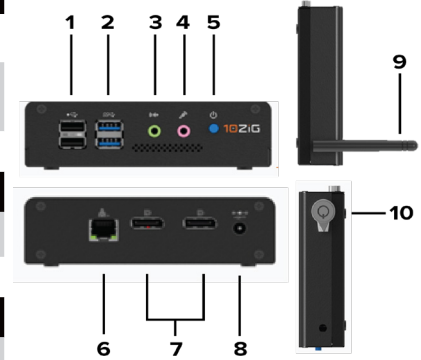

### Industry Leading Endpoints & Management for VDI

The 10ZiG 4648q Series is an ultra-compact entry-level value class model, ideal for task or business workers. Its space-saving design is perfect for remote set-ups like working from home. The fanless, Quad Core build is equipped with either an Intel Braswell or Celeron processor with HD graphics. Supportive of VMware, Citrix, Microsoft, and more. Equipped with free centralized management via The 10ZiG Manager™, which comes cloud-enabled with unlimited user licenses. Covered by a 3-Year Advance Warranty, technical support, and software upgrades. Also available in a Thin Client device.

▶ Intel Braswell x5-E8000 Quad Core 1.04GHz (2.0GHz Burst) Intel Celeron N3160 Quad Core 1.60GHz (2.24GHz Burst)
▶ 2 x DisplayPort (3840 x 2160) @ 30Hz
▶ 2 x USB Port 2.0, 2 x USB Port 3.0
▶ RJ45 LAN
▶ TAA Compliant
▶ Optional Wireless (Dual External Antenna)
▶ Support VESA Mount and Kensington Lock
▶ FREE Centralized Management via The 10ZiG Manager™

### SPECIFICATIONS

1. USB 2.0
2. USB 3.0
3. Mic-In
4. Line-Out
5. Power Button
6. RJ45 LAN
7. DisplayPort
8. DC Jack
9. Antenna Hole
10. Kensington Lock Slot

	<b>VMware</b>	<b>Citrix</b>	<b>Microsoft</b>
	<b>4648qv</b>	<b>4648qc</b>	<b>4648qm</b>
<b>Operating System</b>	<b>NOS™ (Zero)</b>	<b>NOS™ (Zero)</b>	<b>NOS™ (Zero)</b>
<b>Memory (RAM)</b>	Std: 2GB Max: 8GB	Std: 2GB Max: 8GB	Std: 2GB Max: 8GB
<b>Supported Protocols</b>	Blast Extreme, PCoIP, RDP	Citrix ICA and EDT (HDX)	Azure Virtual Desktop (Formerly Windows Virtual Desktop), RDP
<b>Connection Server</b>	Horizon, Workspace One, Horizon Security Server, Unified Access Gateway	Storefront, Netscaler, Citrix Cloud	Direct RDP, RD Gateway, RD Load Balancer, RD Web